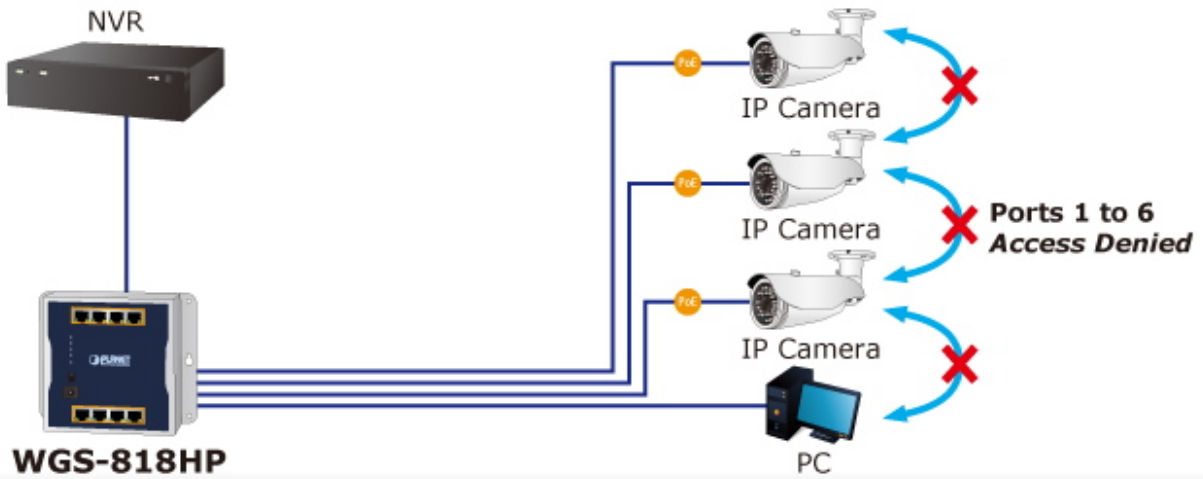

[Datasheet \(en\)](#)

Standard Mode (default)

1000BASE-T UTP with PoE

VLAN Isolation Mode

- Power Line (DC)
- 1000BASE-T UTP
- 1000BASE-T UTP with PoE

Extend Mode

PoE Power Usage **120W**