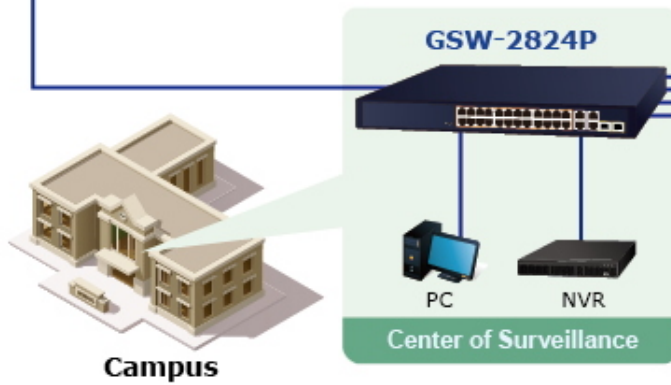

VLAN Isolation Mode

Extend Mode

PoE PD Alive Check

24 PoE IP Cameras

GSW-2824P

NVR

Gigabit Uplink

Monitoring Center

- 1000BASE-T UTP
- PoE 1000BASE-T UTP with PoE
- 1000BASE-SX/LX Fiber Optic

-  1000BASE-T UTP
-  1000BASE-T UTP with PoE
-  Power Line (DC)