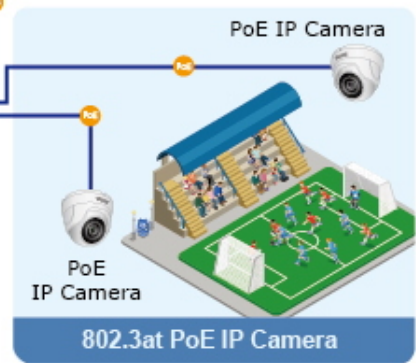

VLAN Isolation Mode

Extend Mode

PoE PD Alive Check

24 PoE IP Cameras

GSW-2824P

NVR

Gigabit Uplink

Monitoring Center

- 1000BASE-T UTP
- PoE 1000BASE-T UTP with PoE
- 1000BASE-SX/LX Fiber Optic

-  1000BASE-T UTP
-  1000BASE-T UTP with PoE
-  Power Line (DC)