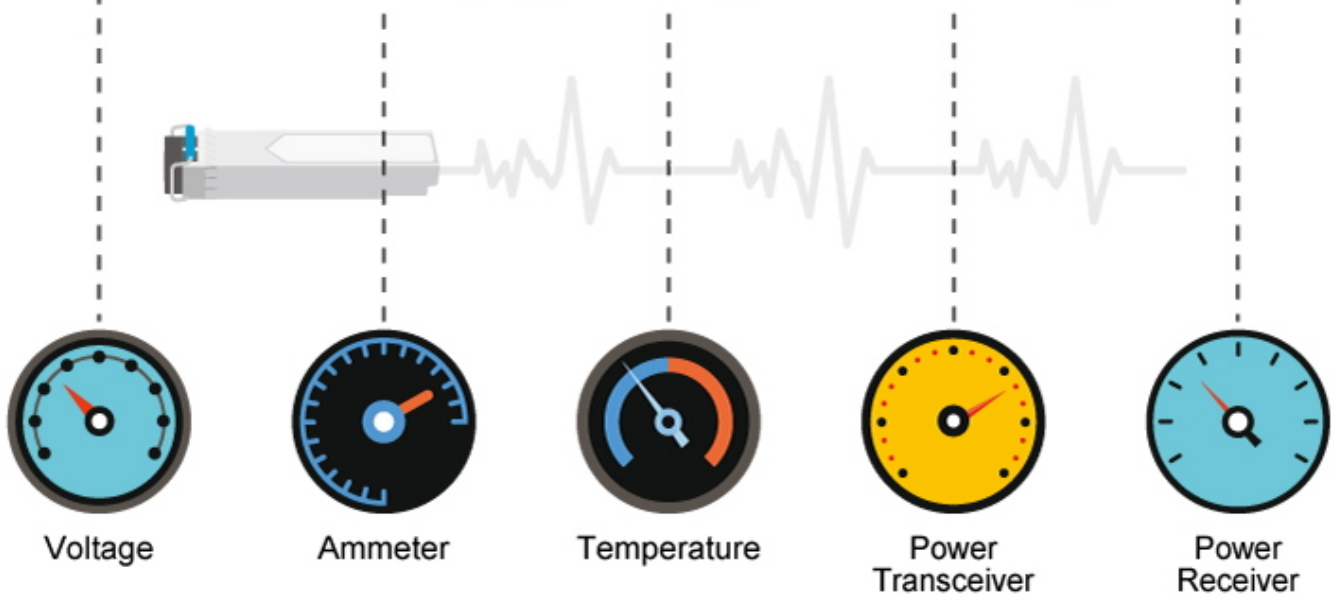

Hmotnost: 201 g

Lze instalovat do šasi: MC-700, MC-1500, MC-1500R, MC-1500R48

Remote Link Normal

Remote Link Broken

GT-915A

SFP DDM (Digital Diagnostic Monitor)

Optional installation method

* The above pictures are for illustration only.