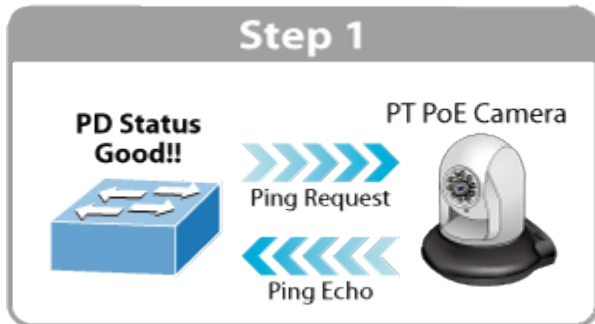

ČSN EN 61000-4-8:2009 - Magnetické pole síťového kmitočtu

ČSN EN 61000-4-11:2004 - Krátkodobé poklesy napětí, krátká přerušování a pomalé změny napětí

Easy Option & Real-time Monitoring

The screenshot shows the PLANET WDR 500 4PV management interface. On the left is a sidebar menu with options: Dashboard, WDR, Status, Statistics, Operation Mode, Time Zone, User Management, SWMP, LCD, and Log. The top navigation bar includes System, Network, Security, PoE, AP Control, and Maintenance. The main area displays a network diagram with several APs (CH48, CH1, CH38, CH1, CH11, CH48, CH5) and their transmission percentages (Tx: 70%, 70%, 100%, 100%, 100%, 50%, 35%). A 'Control Room' is also indicated. Below the diagram are two panels: 'Lobby' and 'Meeting Room', each showing an AP icon and wireless signal waves reaching users.

Centrally-managed APs

Simplified Cluster Management with 4 Steps

1000BASE-TX UTP with PoE

- 1000BASE-T UTP
- ● 1000BASE-T UTP with PoE