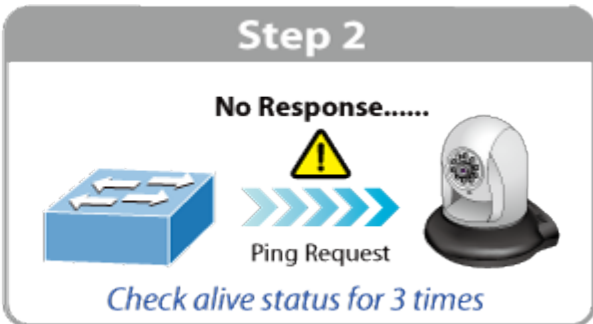

1000BASE-TX UTP with PoE