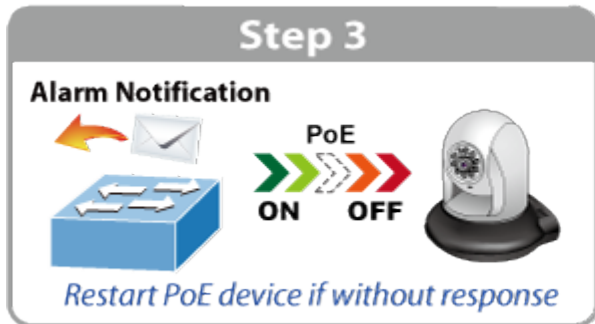

1000BASE-TX UTP with PoE