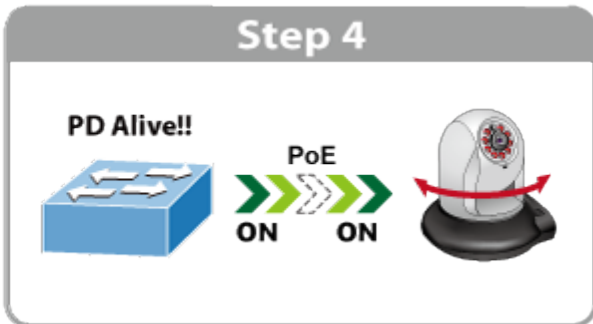

1000BASE-TX UTP with PoE