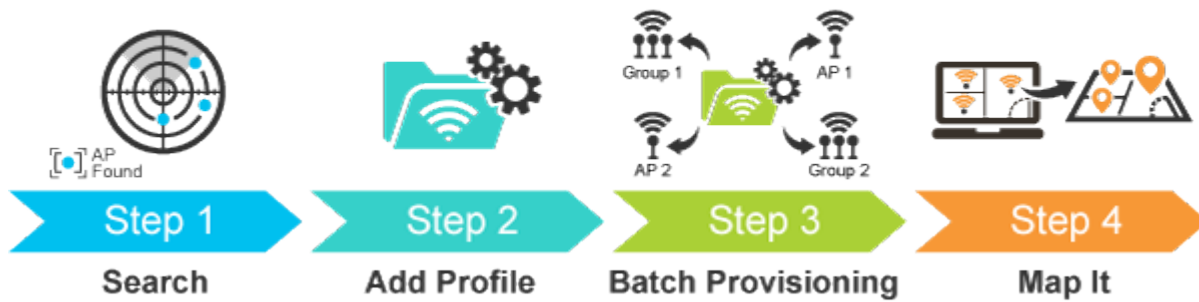

The screenshot shows the PLANET WDR 500 4PV management interface. On the left is a sidebar menu with options: Dashboard, WDR, Status, Statistics, Operation Mode, Time Zone, User Management, SWMP, LCD, and Log. The top navigation bar includes System, Network, Security, PoE, AP Control, and Maintenance. The main area displays a network diagram with several APs (CH48, CH1, CH38, CH1, CH11, CH48, CH5) and their transmission percentages (Tx: 70%, 70%, 100%, 100%, 100%, 50%, 35%). A 'Control Room' is also indicated. Below the diagram are two panels: 'Lobby' and 'Meeting Room', each showing an AP icon and wireless signal waves reaching users.

Centrally-managed APs

Simplified Cluster Management with 4 Steps