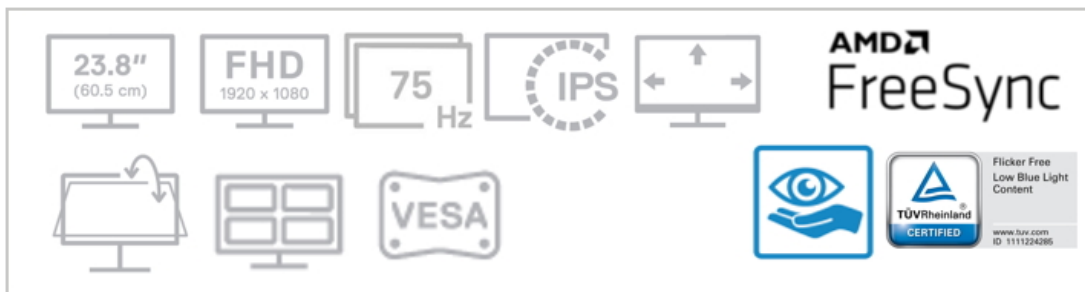

Na tento produkt je poskytována záruka 3 roky on-site next business day.

Oprava v rámci tohoto záručního servisu probíhá kdekoliv po celé ČR následující pracovní den.

Nemusí to být ani v sídle firmy – můžete být na dovolené, na služební cestě, nezáleží na tom.

Stačí zavolat na tel. číslo 225 308 649, popř. mobil 778 440 533, nahlásit výrobní číslo a závadu a DELL již vše zařídí.

ZÁKLADNÍ SPECIFIKACE